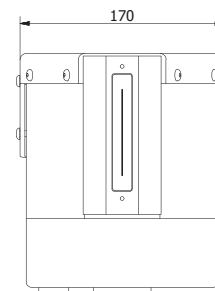

DIMENSIONS

Limitronic, S.L.
Calle Andorra 19
12006 Castellón - Spain
Tel. (+34) 964 562 199
Fax. (+34) 964 503 070
info@limitronic.com

limitronic.com