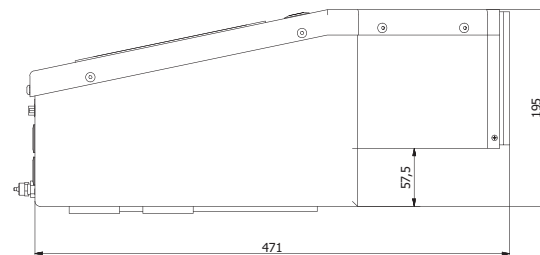

DIMENSIONS

Limitronic, S.L.
Calle Andorra 19
12006 Castellón - Spain
Tel. (+34) 964 562 199
Fax. (+34) 964 503 070
info@limitronic.com

limitronic.com