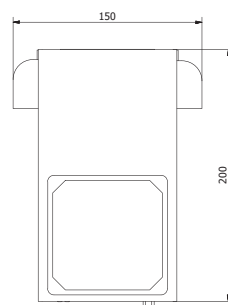

Limitag v5 Compact

UV LED

UV LED

Printing immediately sets
Useful, long life span with low maintenance
Energy efficient

FEATURES

Several heights available
Instant on/off
Safety through double activation input
Adjustable intensity

DIMENSIONS

Limitronic, S.L.
Calle Andorra 19
12006 Castellón - Spain
Tel. (+34) 964 562 199
Fax. (+34) 964 503 070
info@limitronic.com

limitronic.com